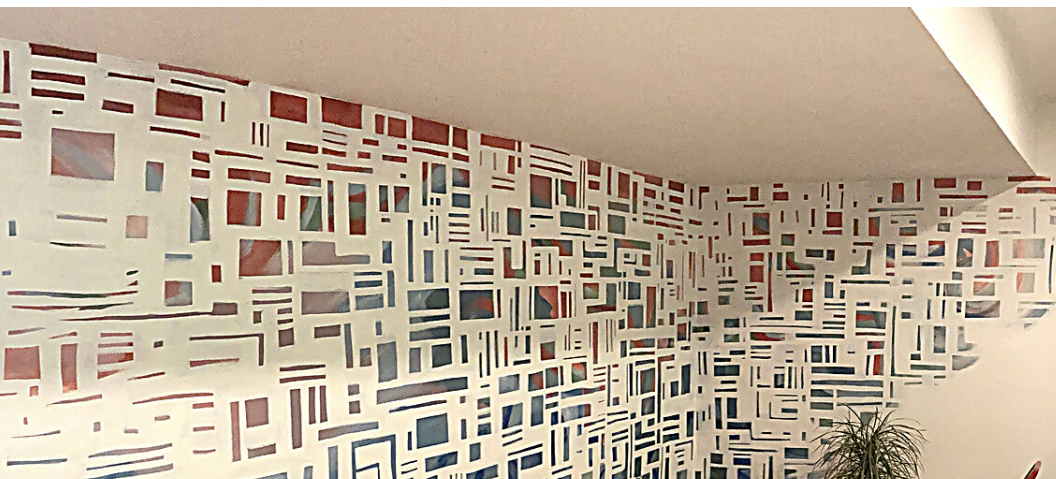

PAINTED WITH METALLIC PEARL AND DARK BLUE WALL PAINT
TO CATCH THE NATURAL LIGHT AT VARYING POINTS OF THE
DAY IN THIS LOVELY MASTER BEDROOM

PEARL WAVE

VIRGINIA | RESIDENTIAL

APPROXIMATE MEASUREMENTS AND PRICING:
80 SQAURE FEET | \$750 USD

PAINTED WITH METALLIC PEARL AND LAVENDAR HUES TO TRANSFORM THIS BASEMENT GUEST ROOM INTO A CALM, WELCOMING ENVIRONMENT

LAVENDAR MISTS

VIRGINIA | RESIDENTIAL

APPROXIMATE MEASUREMENTS AND PRICING:
145 SQAURE FEET | \$1,000 USD

PAINTED WITH TWO LAYERS IN ORDER TO CREATE A DEPTH OF INTEREST IN THIS LARGE THEATER BASEMENT ROOM.

LAYERED DESIGN

VIRGINIA | RESIDENTIAL

APPROXIMATE MEASUREMENTS AND PRICING:
175 SQAURE FEET | \$1,500 USD